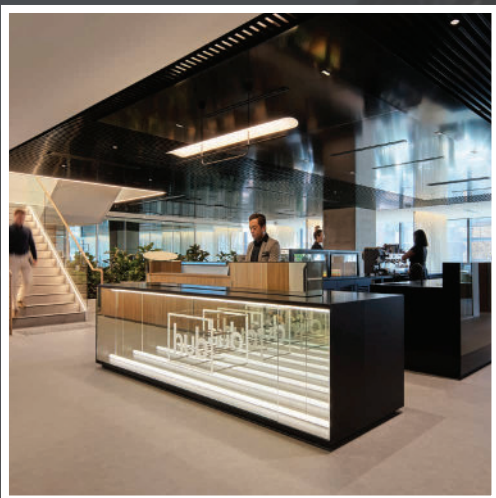

CORPORATE

HUB Wynyard

Level 11-12

10 Carrington Street
Sydney NSW

Project Name: HUB Wynyard
Client: MPA
Designer: Bates Smart
Location: Level 11-12, 10 Carrington Street
Sydney NSW

Scope of Work: Concierge Desk, Ceiling Panelling, Cafe, Breakfast Bench, Parents Room Joinery, Mail Joinery, Lockers, Waterpoint, Print & Utilitys, Storage throughout, Welcome Area Joinery, Bar, Media Bench, Teapoint, Bathroom Mirrors, Wall Panelling, Planters

Overview: As a provider of premium offices and co-working spaces, Hub's most recent Sydney site maintains their polished and professional aesthetic at Carrington Street, Wynyard. Working with MPA and Bates Smart, Aspen were engaged for the Joinery, Lockers and Wall Panelling throughout, including the standout Infinity Mirror Concierge Desk.