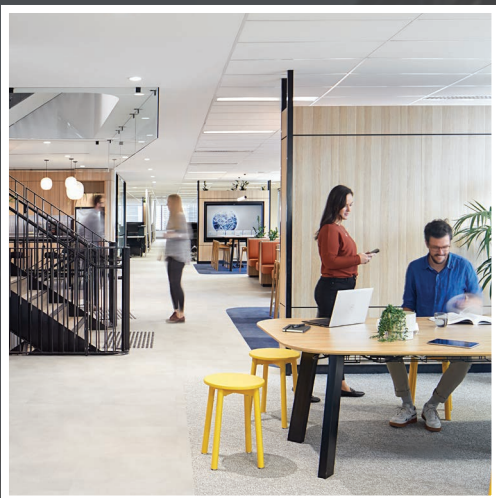

CORPORATE

CPA Australia

28 Freshwater Place
SOUTHBANK
VIC 3006

Project Name: CPA Australia
Client: Unispace
Location: 28 Freshwater Place
SOUTHBANK VIC

Scope of Work: Kitchen & Island Joinery, Reception, Coffee Bar, Banquette Seating, Quiet Rooms Joinery, Workstations, Metal Mesh Screens, Wellness Lounge, Lockers, Focus Booths, Planters, Coffee Bar, Storage, Wall Panelling.

Overview: Designed and Project Managed by Unispace, the CPA Melbourne project included 4 floors of custom Joinery and Workstations by Aspen Interiors. The brief from the accounting organisation included the need for a bright, fresh workspace while remaining sophisticated. Effectively merging bold colours with natural finishes and black accents, a professional yet warm space has been achieved.