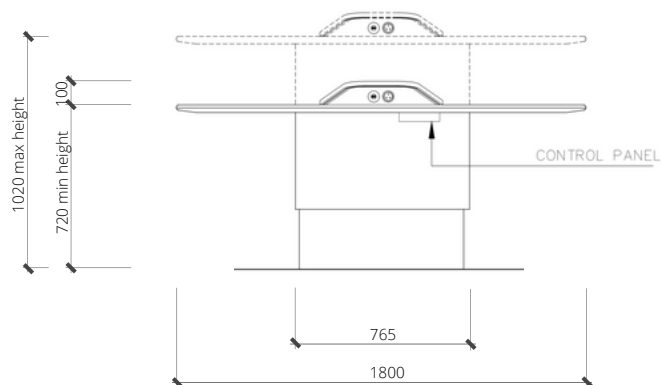

CIRCULO SWITCH

maximum table height	1020mm
minimum table height	720mm
overall length	1800mm
overall width	1800mm
power module length	600mm
power module width	545mm
timber trim	75mm
top thickness	33mm
finishes (standard)	BASE powdercoated steel drum base TABLE TOP forbo linoleum / solid timber trim POWER BOX timber veneer ACCESSORIES single flush-mounted GPO pop-up central power module

what can be customised? dimensions
finishes/materials
power & data input