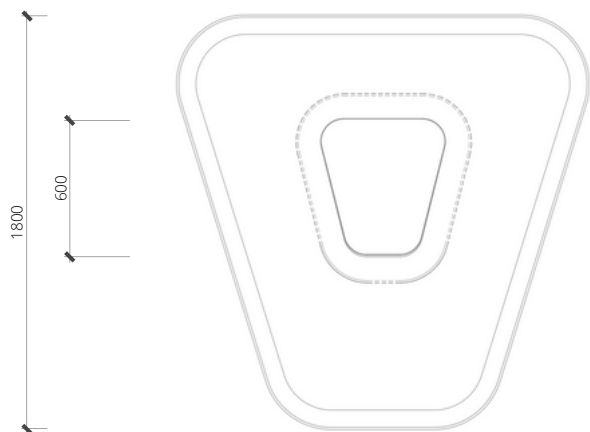

CIRCULO SWITCH

maximum table height	1020mm
minimum table height	720mm
overall length	1800mm
overall width	1800mm
power module length	600mm
power module width	545mm
timber trim	75mm
top thickness	33mm
finishes (standard)	BASE powdercoated steel drum base TABLE TOP forbo linoleum / solid timber trim POWER BOX timber veneer ACCESSORIES single flush-mounted GPO pop-up central power module

what can be customised? dimensions
finishes/materials
power & data input