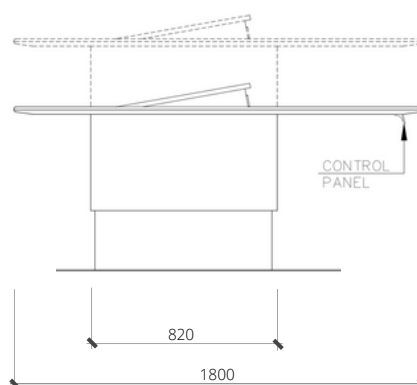

CIRCULO SWITCH

maximum table height	1020mm
minimum table height	720mm
overall length	1800mm
overall width	1800mm
power module length	600mm
power module width	545mm
timber trim	75mm
top thickness	33mm
finishes (standard)	BASE powdercoated steel drum base TABLE TOP forbo linoleum / solid timber trim POWER BOX timber veneer ACCESSORIES single flush-mounted GPO pop-up central power module

what can be customised? dimensions
finishes/materials
power & data input