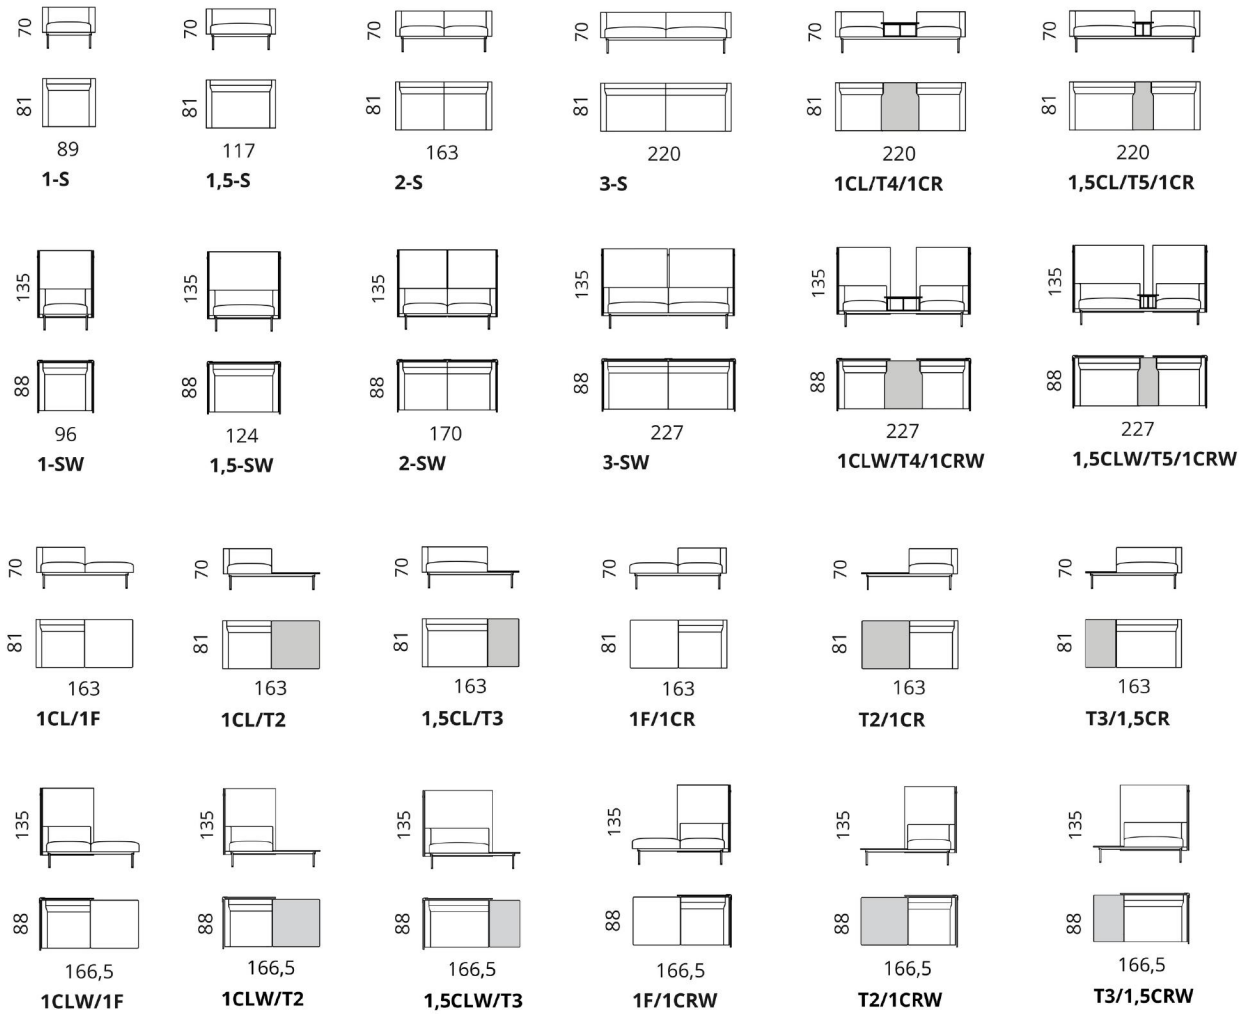

PRODUCT INFORMATION

frame	solid wood and plywood
seat + backrest	durable and fireproof HR-foam; innovative Dyemetrol material
additional pillows	feather filling; two sizes available
legs	powder-coated metal, colour option: black, plastic soles
additional information	the cover fabric is not removable; wide range of cover materials, including flame-retardant textiles
accessories	various additional tables; material: Forbo Furniture Linoleum, colour option: black

ASPEN
COMMERCIAL INTERIORS

DIMENSIONS

BASIC DIMENSIONS

INDIVIDUAL MODULES

POUFS AND TABLES

ADDITIONAL PILLOWS

all dimensions in centimetres

DIMENSIONS