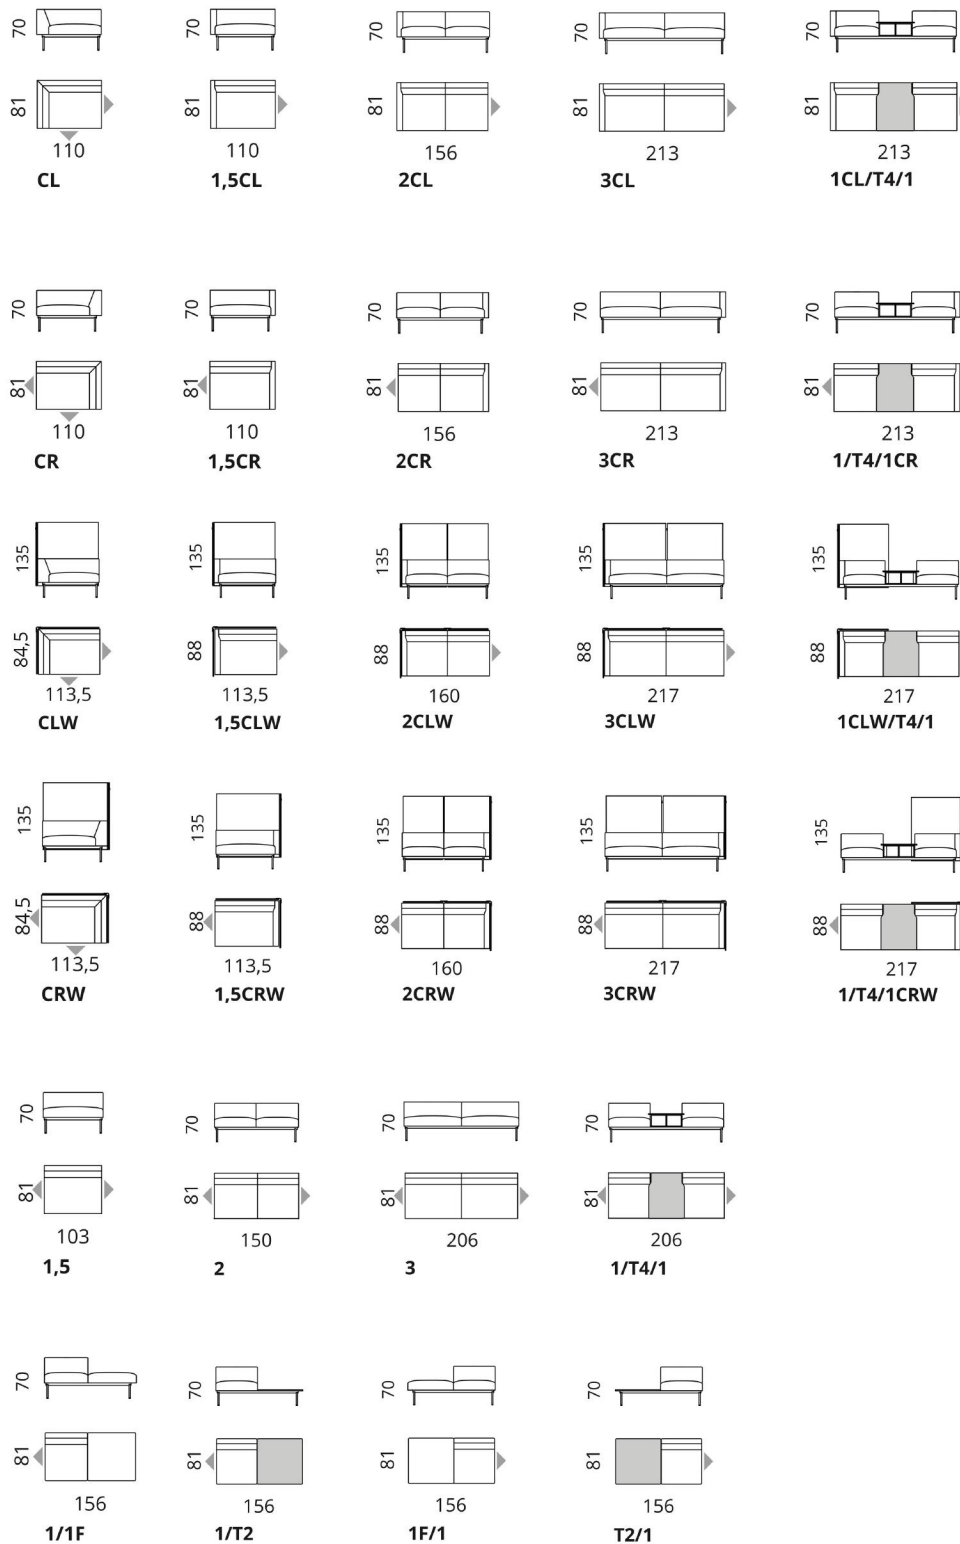

DIMENSIONS

MODULES TO COMBINE

all dimensions in centimetres