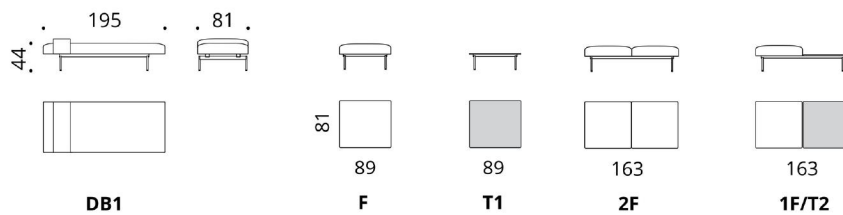

ASPEN
COMMERCIAL INTERIORS

DIMENSIONS

BASIC DIMENSIONS

INDIVIDUAL MODULES

POUFS AND TABLES

ADDITIONAL PILLOWS

all dimensions in centimetres

DIMENSIONS

MODULES TO COMBINE

all dimensions in centimetres

1800 646 186 // sales@aspeninteriors.com.au // www.aspeninteriors.com.au