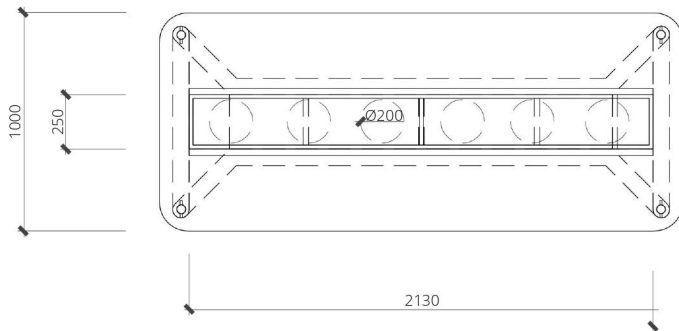

MILAN HEIGHT-ADJUST COLLAB BENCH

overall height	1660mm
planter height	200mm
overall length	2400mm
planter length	2130mm
overall depth	1000mm
planter depth	250mm
table top at sitting height	720mm
table top at standing height	995mm
available finishes	

LEGS
timber dowell, metal sock
TABLE TOP
laminare, veneer, solid timber
PLANTER BOX
laminare, veneer, powdercoated metal
SUPPORTS/STRUCTURAL
powdercoated metal, steel

what can be customised?

dimensions
finishes/materials