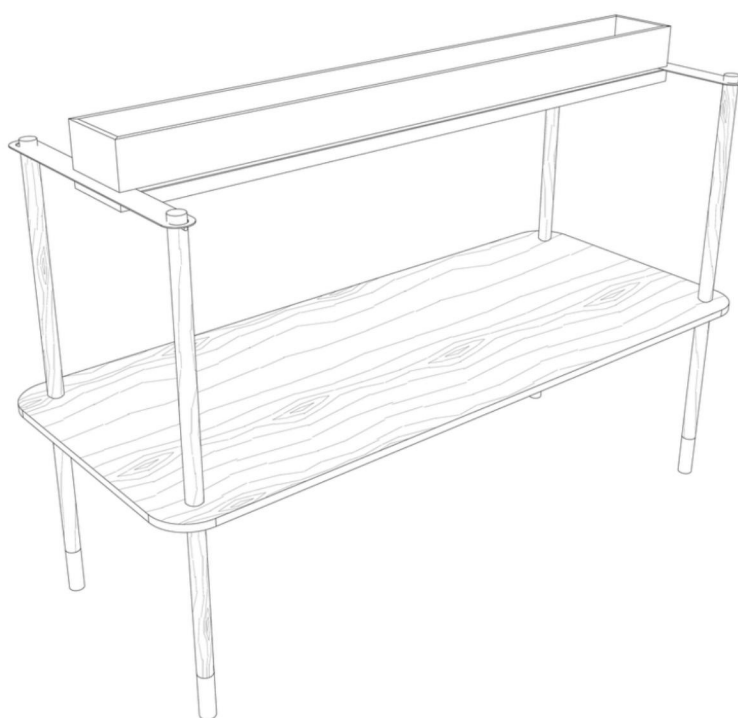

MILAN HEIGHT-ADJUST COLLAB BENCH

MILAN blurs the line between office and cafe, with its natural scandinavian style and planter box, paired with its manual height-adjust option. Hugely diverse and fully customisable, MILAN is the perfect balance of aesthetics and functionality, perfect for any collaboration and breakout spaces.

MILAN HEIGHT-ADJUST COLLAB BENCH

overall height	1660mm
planter height	200mm
overall length	2400mm
planter length	2130mm
overall depth	1000mm
planter depth	250mm
table top at sitting height	720mm
table top at standing height	995mm
available finishes	

LEGS
timber dowell, metal sock
TABLE TOP
laminare, veneer, solid timber
PLANTER BOX
laminare, veneer, powdercoated metal
SUPPORTS/STRUCTURAL
powdercoated metal, steel

what can be customised?

dimensions
finishes/materials