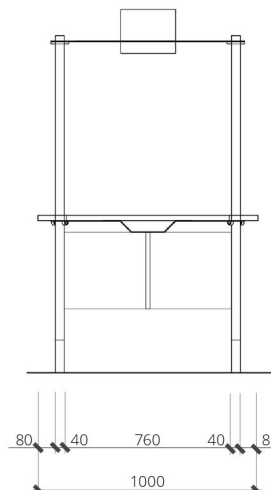

MILAN HEIGHT-ADJUST COLLAB BENCH

overall height	1660mm
planter height	200mm
overall length	2400mm
planter length	2130mm
overall depth	1000mm
planter depth	250mm
table top at sitting height	720mm
table top at standing height	995mm
available finishes	

LEGS
timber dowell, metal sock
TABLE TOP
laminare, veneer, solid timber
PLANTER BOX
laminare, veneer, powdercoated metal
SUPPORTS/STRUCTURAL
powdercoated metal, steel

what can be customised?

dimensions
finishes/materials