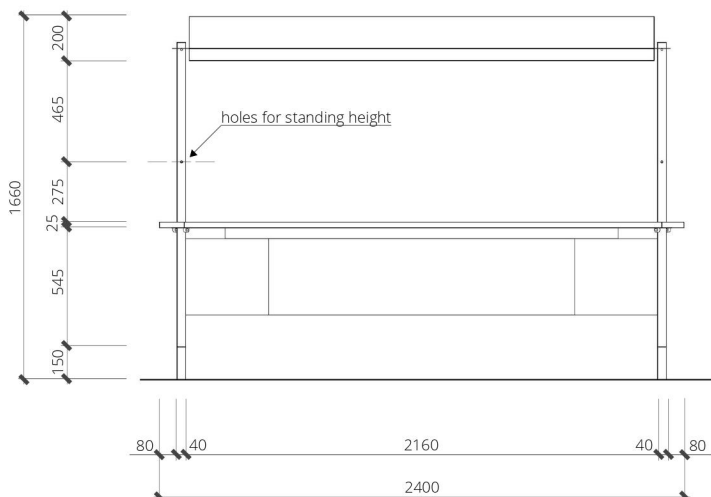

MILAN HEIGHT-ADJUST COLLAB BENCH

overall height	1660mm
planter height	200mm
overall length	2400mm
planter length	2130mm
overall depth	1000mm
planter depth	250mm
table top at sitting height	720mm
table top at standing height	995mm
available finishes	

LEGS
timber dowell, metal sock
TABLE TOP
laminare, veneer, solid timber
PLANTER BOX
laminare, veneer, powdercoated metal
SUPPORTS/STRUCTURAL
powdercoated metal, steel

what can be customised?

dimensions
finishes/materials