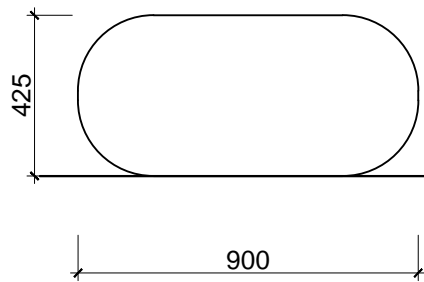

DISQUE DOT (SMALL)

DISQUE GO (MEDIUM)

DISQUE HUB (LARGE)

PLAN VIEW SCALE 1:20

FRONT ELEVATION SCALE 1:20

DISQUE OTTOMAN

DIMENSIONS:

DISQUE HUB (LARGE)

- 1350 mm DIA
- 425 mm High

DISQUE GO (MEDIUM)

- 900 mm DIA
- 425 mm High

DISQUE DOT (SMALL)

- 650 mm DIA
- 425 mm High

ISSUE	REV	DATE	DESCRIPTION

SHEET TITLE :					DISQUE ROUND OTTOMAN				
Job Number:		Job Manager :		Date :		Checked By :		Drawing No :	
Drawing Type:		Draw by :		Scale :		Sign :		OTTAMAN	
SHOP DRAWING		P.H		AS SHOW					