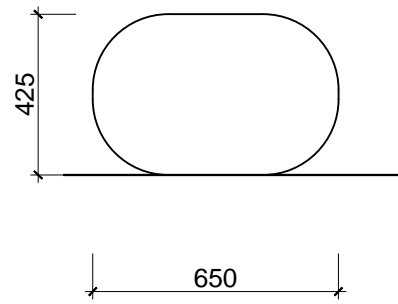

DISQUE DOT (SMALL)

DISQUE GO (MEDIUM)

DISQUE HUB (LARGE)

PLAN VIEW SCALE 1:20

FRONT ELEVATION SCALE 1:20

DISQUE OTTOMAN

DIMENSIONS:

DISQUE HUB (LARGE)

- 1350 mm DIA
- 425 mm High

DISQUE GO (MEDIUM)

- 900 mm DIA
- 425 mm High

DISQUE DOT (SMALL)

- 650 mm DIA
- 425 mm High

ISSUE	REV	DATE	DESCRIPTION

SHEET TITLE :					DISQUE ROUND OTTOMAN				
Job Number:		Job Manager :		Date :		Checked By :		Drawing No :	
Drawing Type:		Draw by :		Scale :		Sign :		OTTAMAN	
SHOP DRAWING		P.H		AS SHOW					