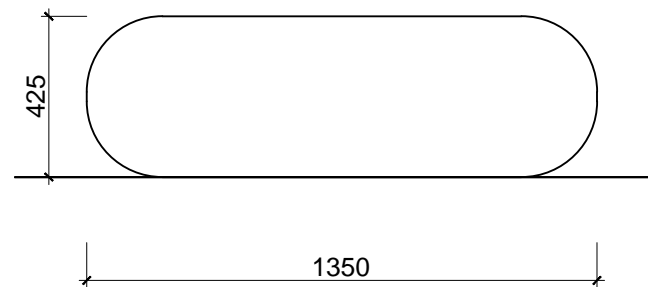

DISQUE DOT (SMALL)

DISQUE GO (MEDIUM)

DISQUE HUB (LARGE)

PLAN VIEW SCALE 1:20

FRONT ELEVATION SCALE 1:20

DISQUE OTTOMAN

DIMENSIONS:

DISQUE HUB (LARGE)

- 1350 mm DIA
- 425 mm High

DISQUE GO (MEDIUM)

- 900 mm DIA
- 425 mm High

DISQUE DOT (SMALL)

- 650 mm DIA
- 425 mm High

ISSUE	REV	DATE	DESCRIPTION

SHEET TITLE :					DISQUE ROUND OTTOMAN				
Job Number:		Job Manager :		Date :		Checked By :		Drawing No :	
Drawing Type:		Draw by :		Scale :		Sign :		OTTAMAN	
SHOP DRAWING		P.H		AS SHOW					