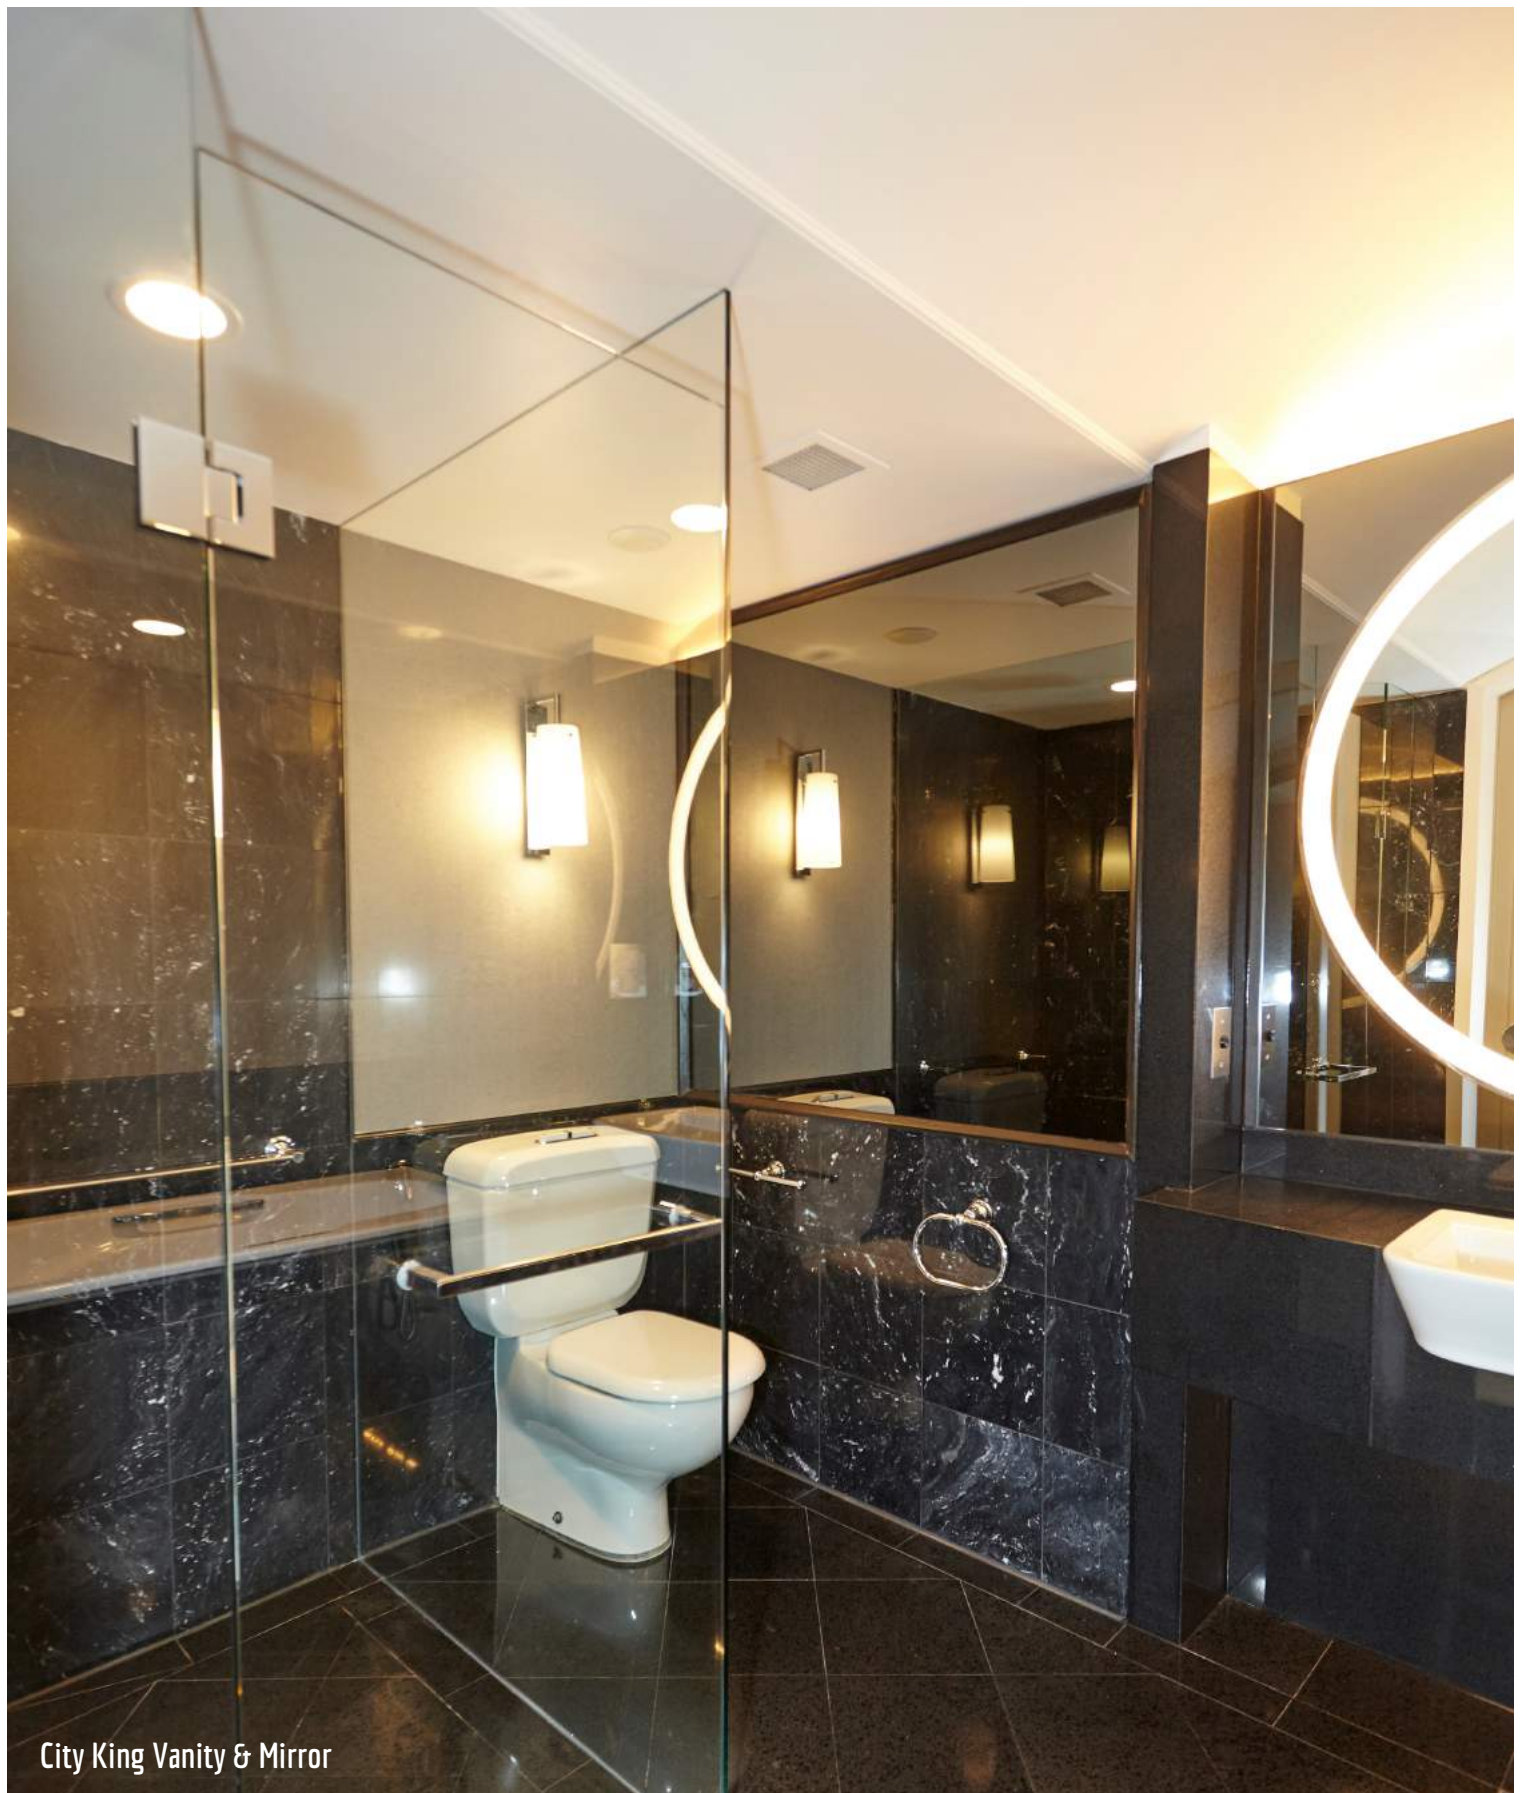

PROJECT PROFILE

City King Executive Suite

Wardrobe, Media Unit & Furniture

PROJECT PROFILE

Desk, Armchair, Media Unit & Wardrobe

Custom Chaise & Side Table

PROJECT PROFILE

Embossed Leather Bedhead

Bedhead Panels, Chaise & Side Tables

PROJECT PROFILE

City King Vanity & Mirror

PROJECT PROFILE

Walk in Wardrobe Vinyl Upholstery & Brass Luggage Rack & Shelf

PROJECT PROFILE

Hyde Park Room - Chaise, Desk & Bedhead Panels