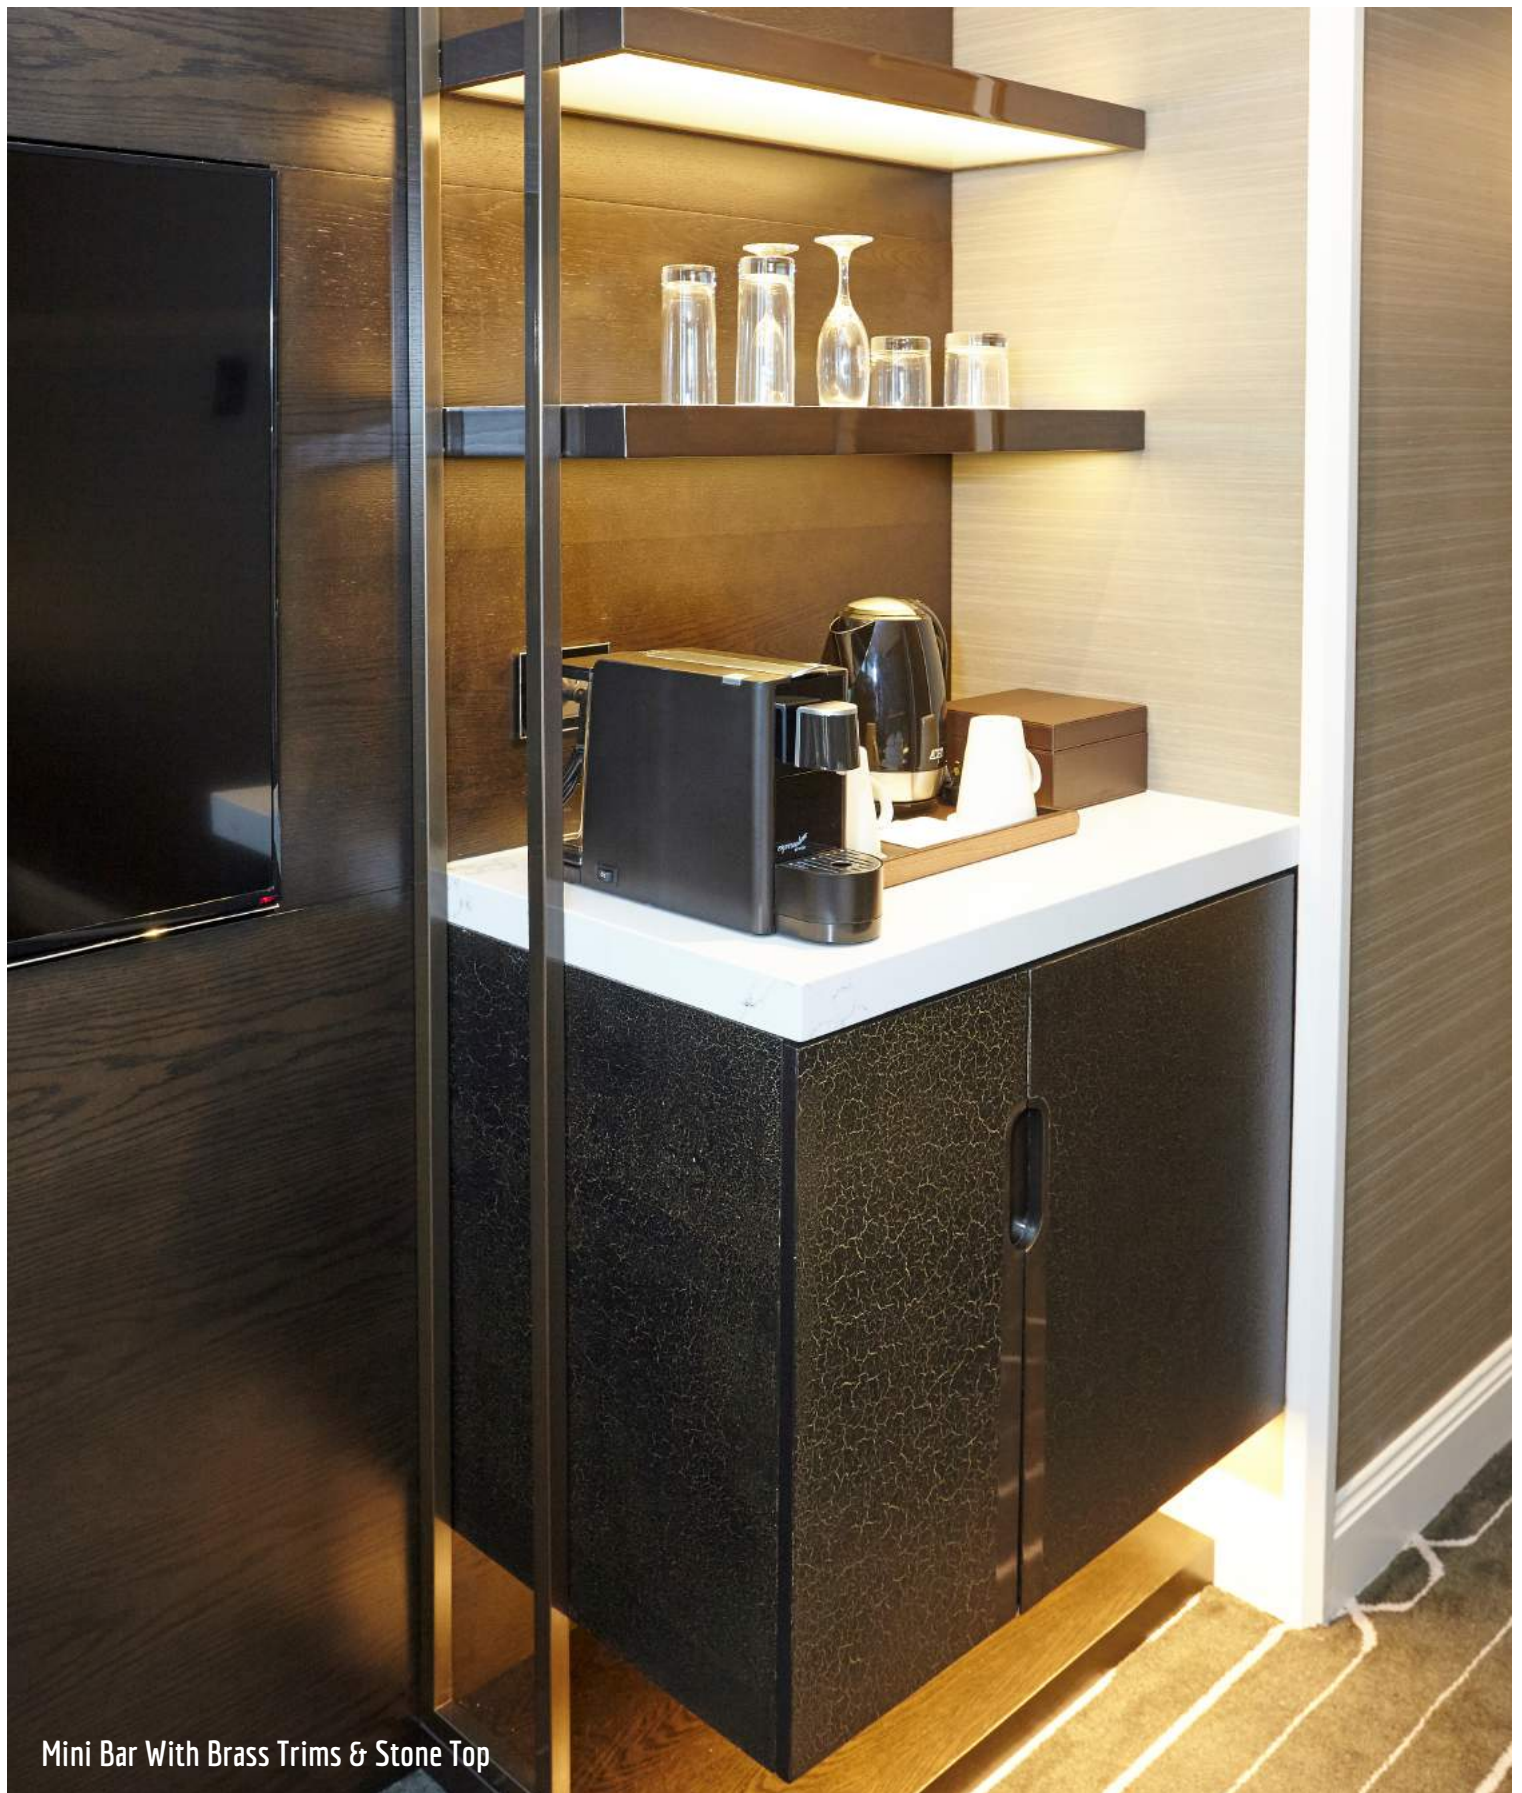

Bedhead Panels, Chaise & Side Tables

PROJECT PROFILE

City King Vanity & Mirror

PROJECT PROFILE

Walk in Wardrobe Vinyl Upholstery & Brass Luggage Rack & Shelf

PROJECT PROFILE

Hyde Park Room - Chaise, Desk & Bedhead Panels

Desk, Armchair, Chaise & Side Tables

PROJECT PROFILE

Desk, Armchair, Mini Bar & Hallway Mirror

Bathroom Vanity & Mirror

PROJECT PROFILE

Upholstered Bedhead Panels, Side Tables & Chaise

Custom Chaise Lounge

PROJECT PROFILE

Mini Bar With Brass Trims & Stone Top

PROJECT PROFILE

Custom Side Table - Brass, Stone, Veneer, Glass & Leather

PROJECT PROFILE

Hallway Feature Mirror

PROJECT PROFILE

Mini Bar Internals

PROJECT PROFILE