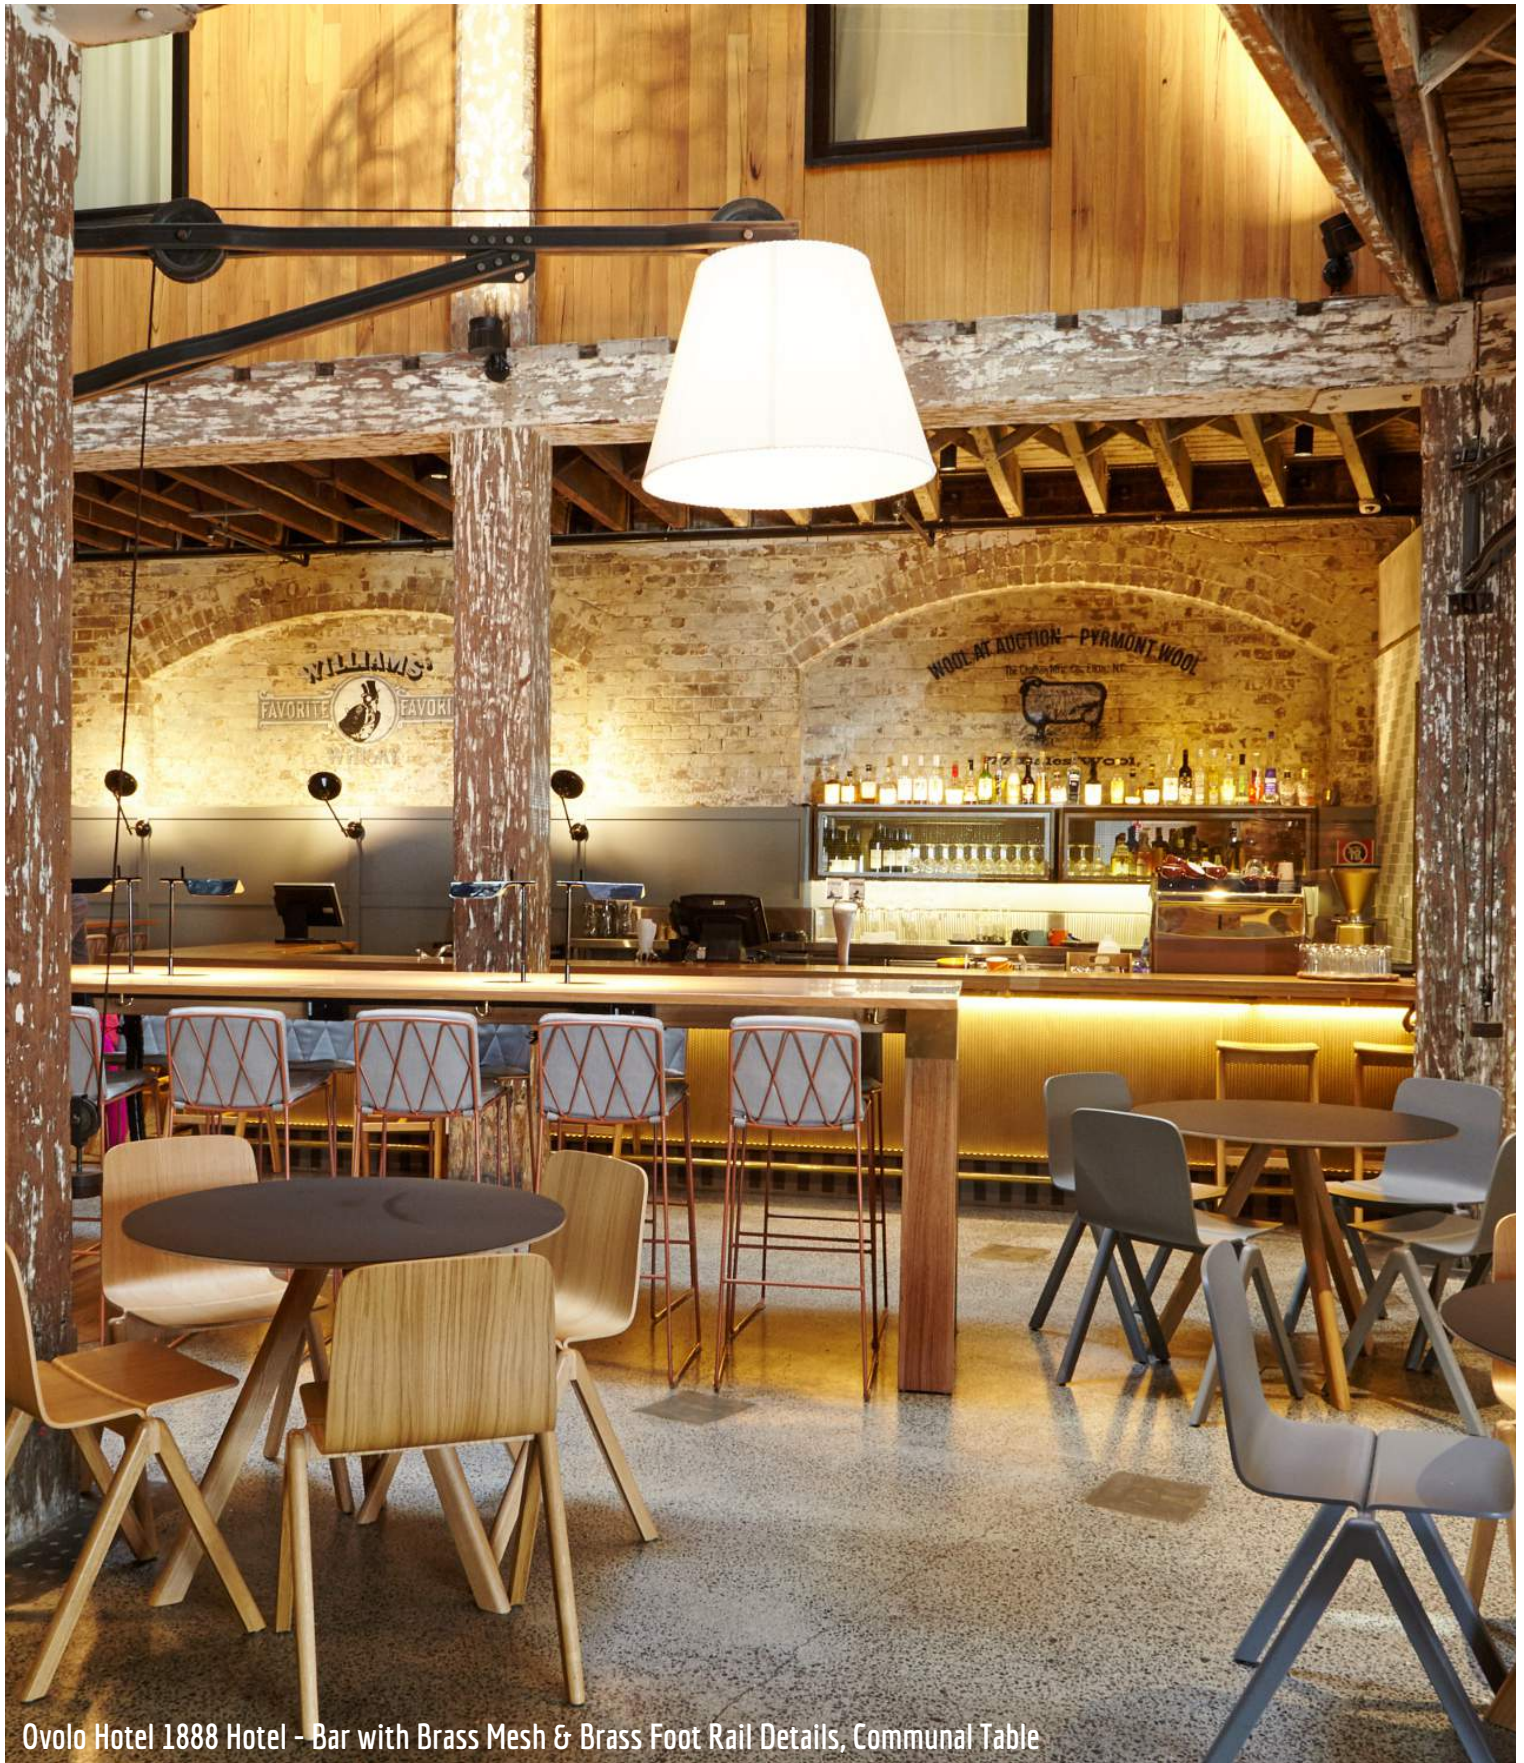

# PROJECT PROFILE

Ovolo Hotel 1888 Hotel - Bar with Brass Mesh & Brass Foot Rail Details, Communal Table