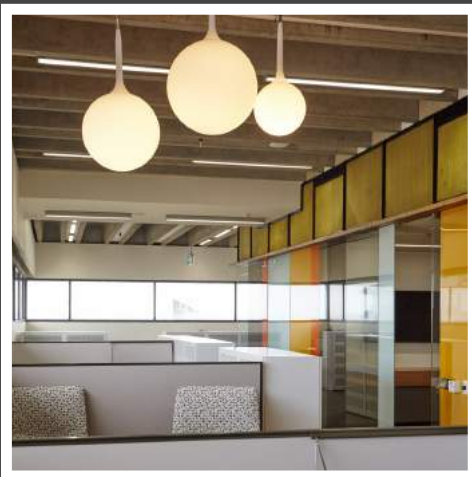

Overview:

The refurbishment of 'Building 1' Tower at UTS for Student Administration Unit and Information Technology Division brought both colour and function to the industrial style building originally built in the early 70's. Aspen supplied many finishes of wall paneling and joinery to bring Lahznimmo Architect's design to a colourful reality. Panels of precise dimensions including glass, veneer, brass mesh and solid timber panels combine to create a colourful work space in the core of the fitout. Unique custom joinery items constructed from melamine, Valchromat, stone, woven brass and brass accents add to the mid-century modern atmosphere of the fitout.