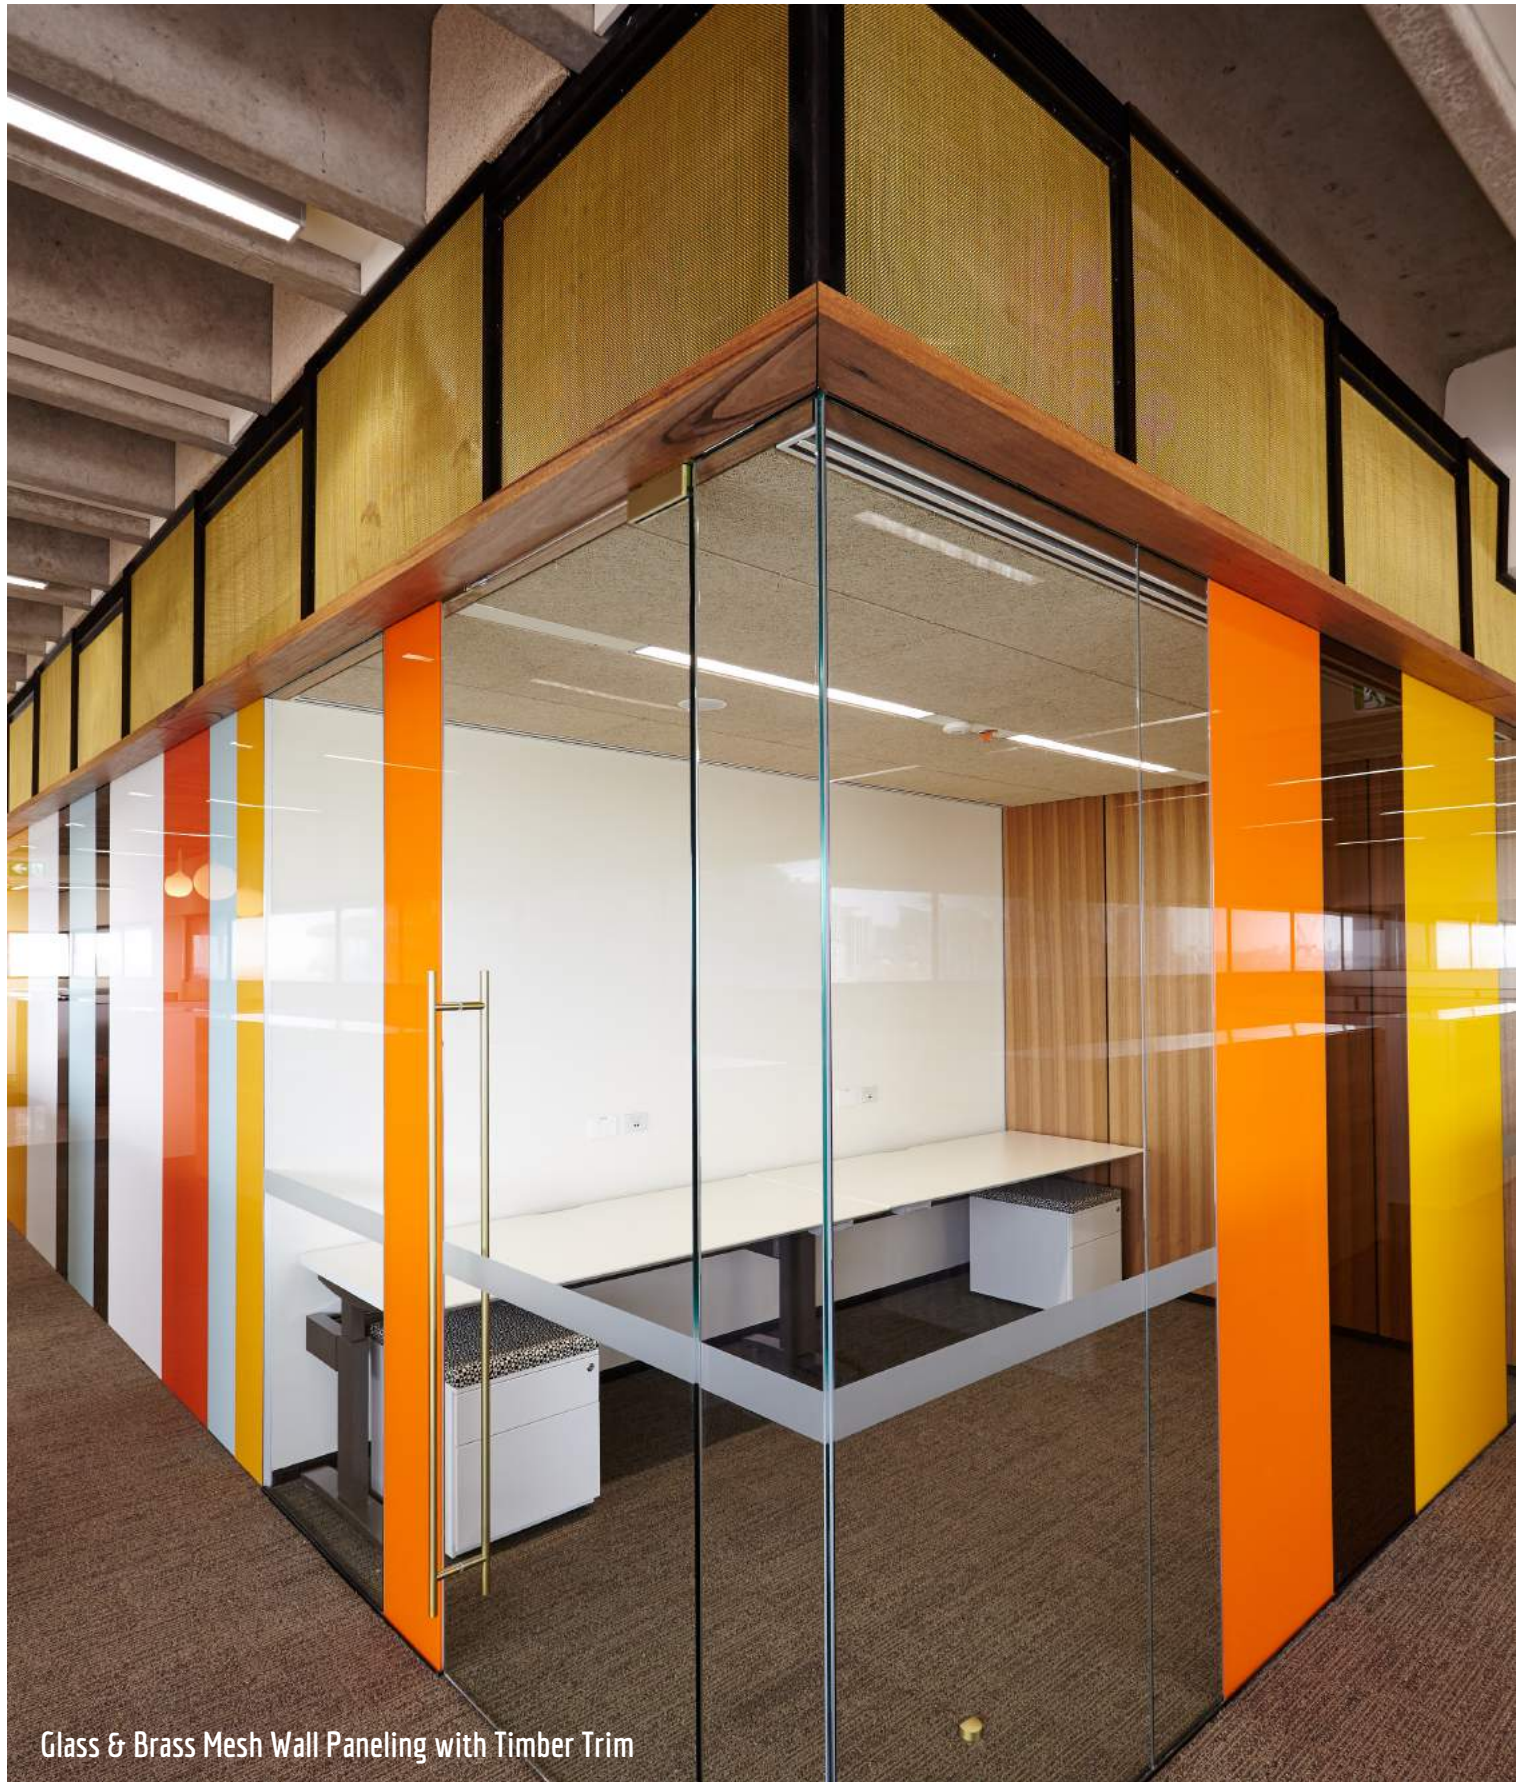

Meeting Room Credenza, Decor Wall Paneling

PROJECT PROFILE

Glass & Brass Mesh Wall Paneling with Timber Trim