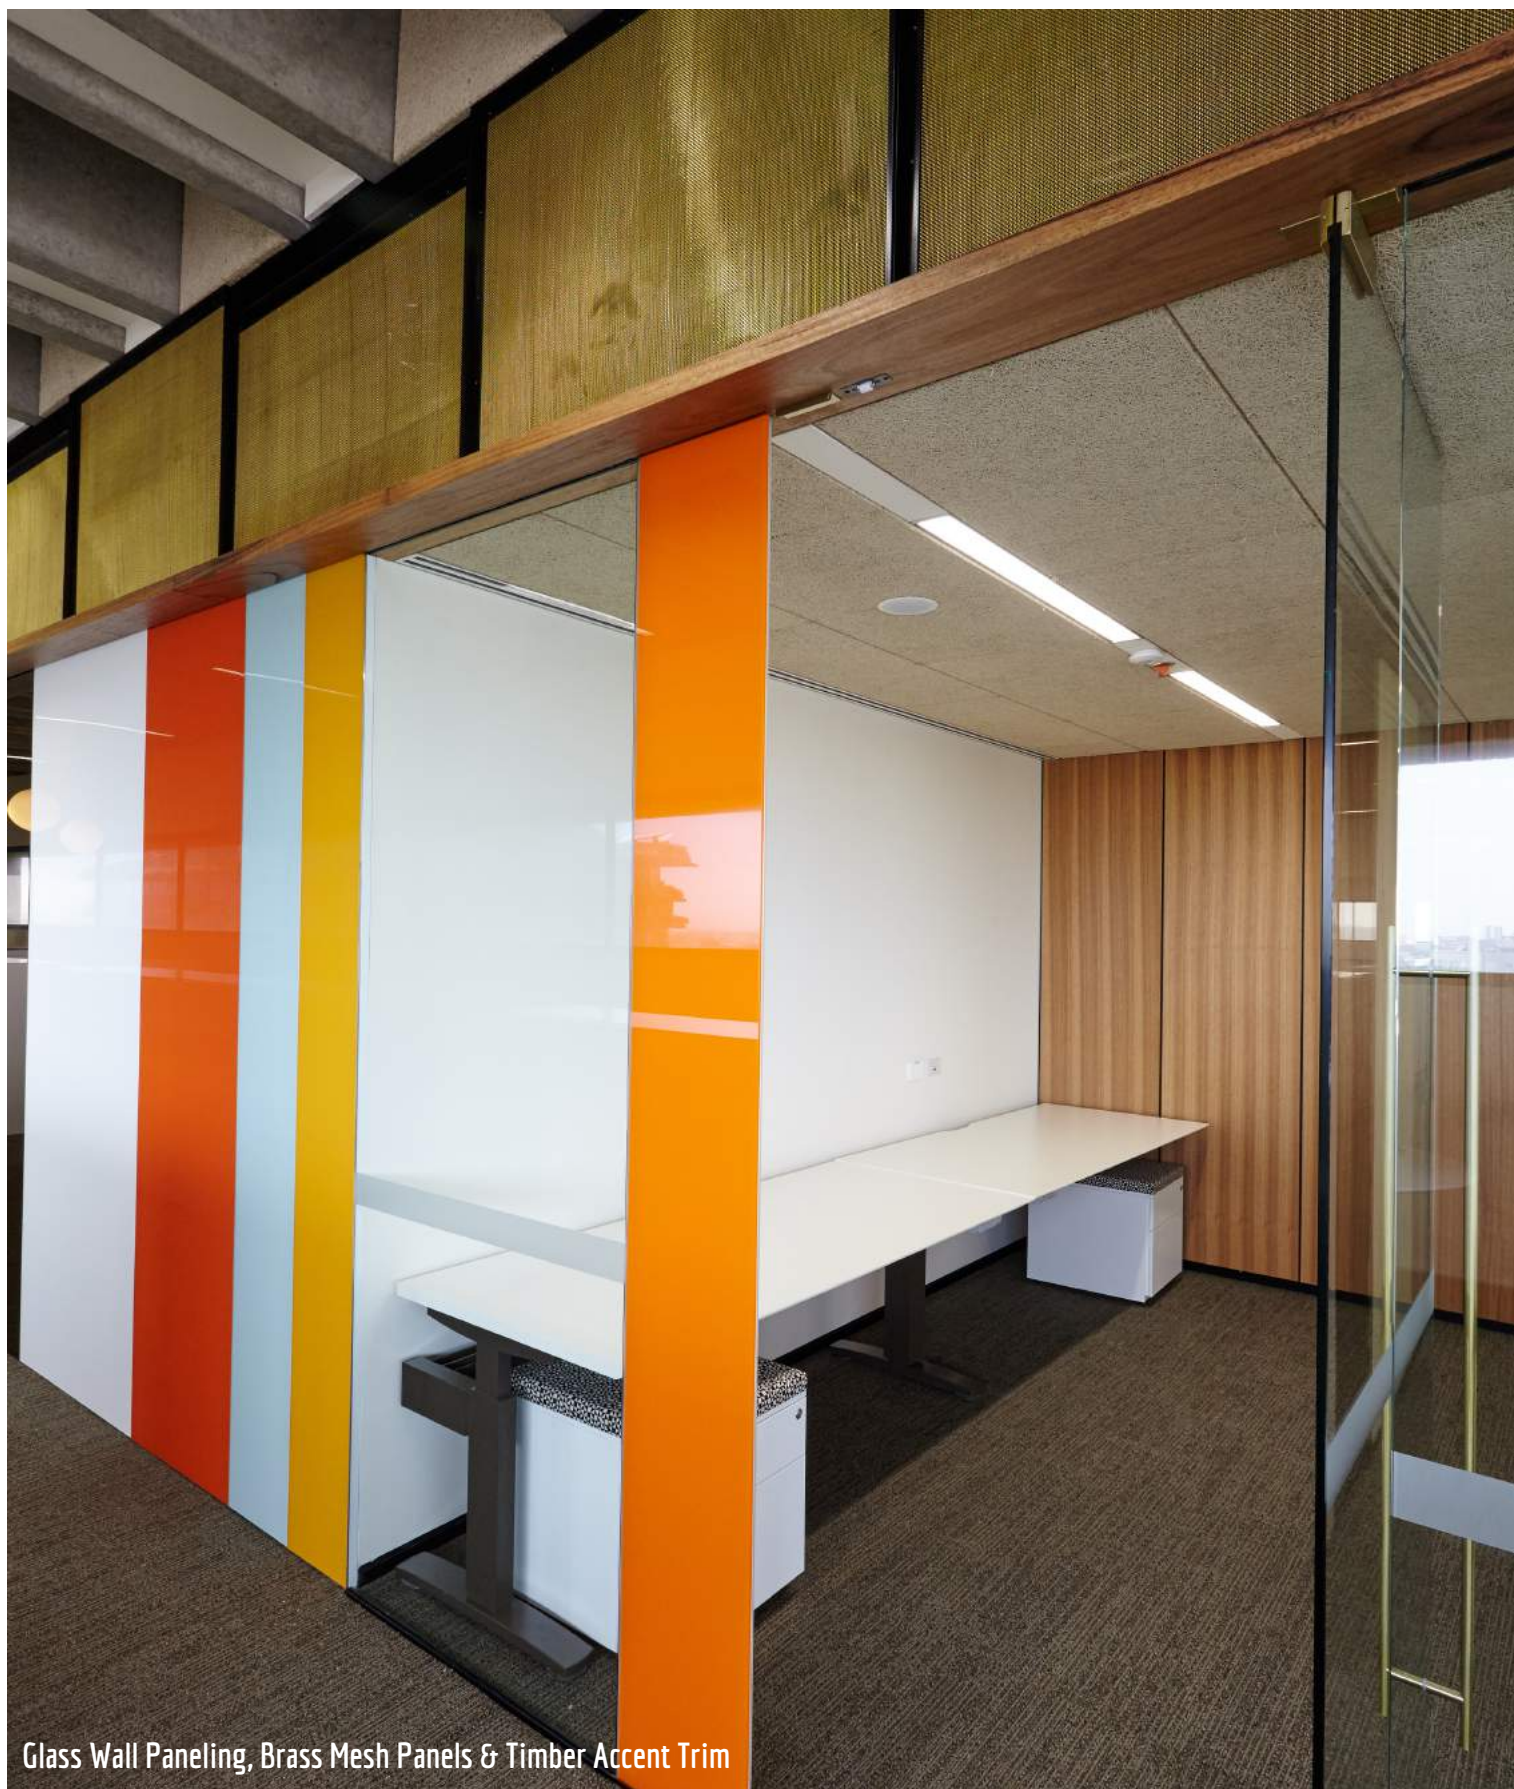

PROJECT PROFILE

Glass Wall Paneling, Brass Mesh Panels & Timber Accent Trim